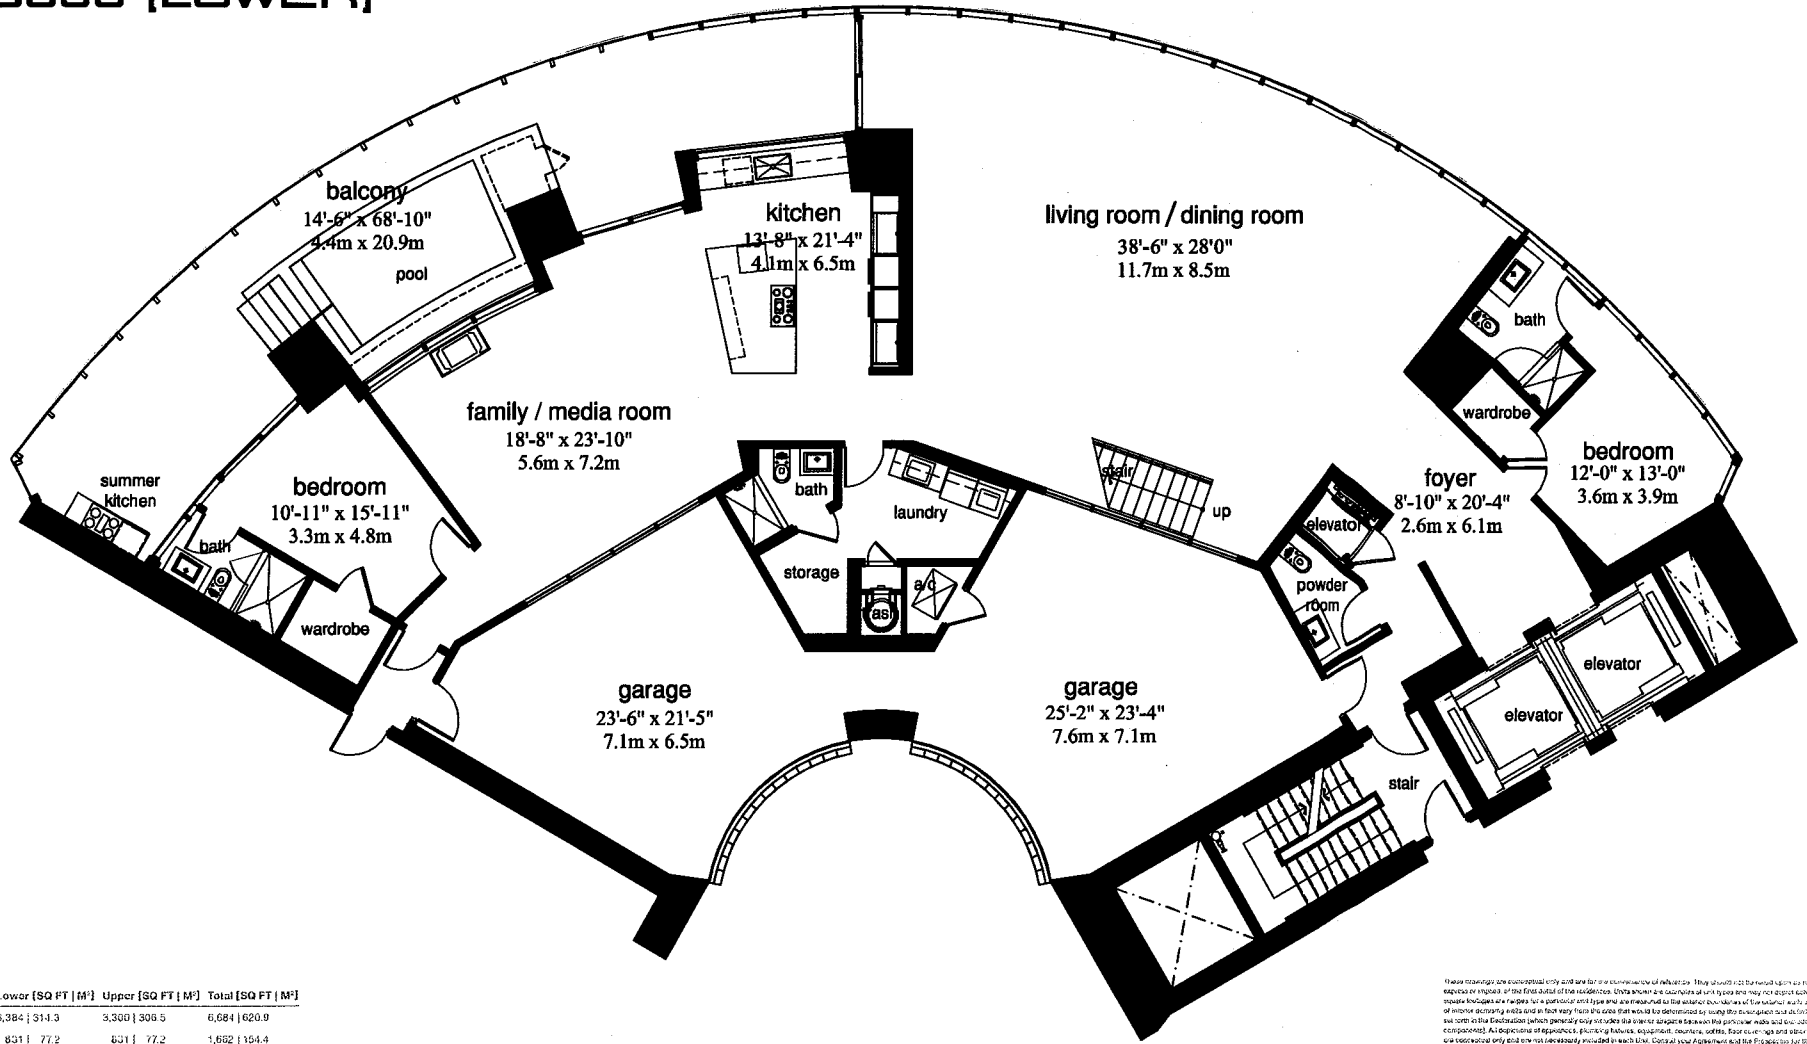

PORSCHE DESIGN
TOWER MIAMI
P'0001

P'0880 [LOWER]

Area	Lower [SQ FT | M²]	Upper [SQ FT | M²]	Total [SQ FT | M²]
Interior	5,384 | 514.3	3,300 | 308.5	8,684 | 820.9
Balcony	831 | 77.2	831 | 77.2	1,662 | 154.4
Garage	1,128 | 104.8		1,128 | 104.8
Total	5,343 | 496.3	4,131 | 383.7	9,474 | 880.1