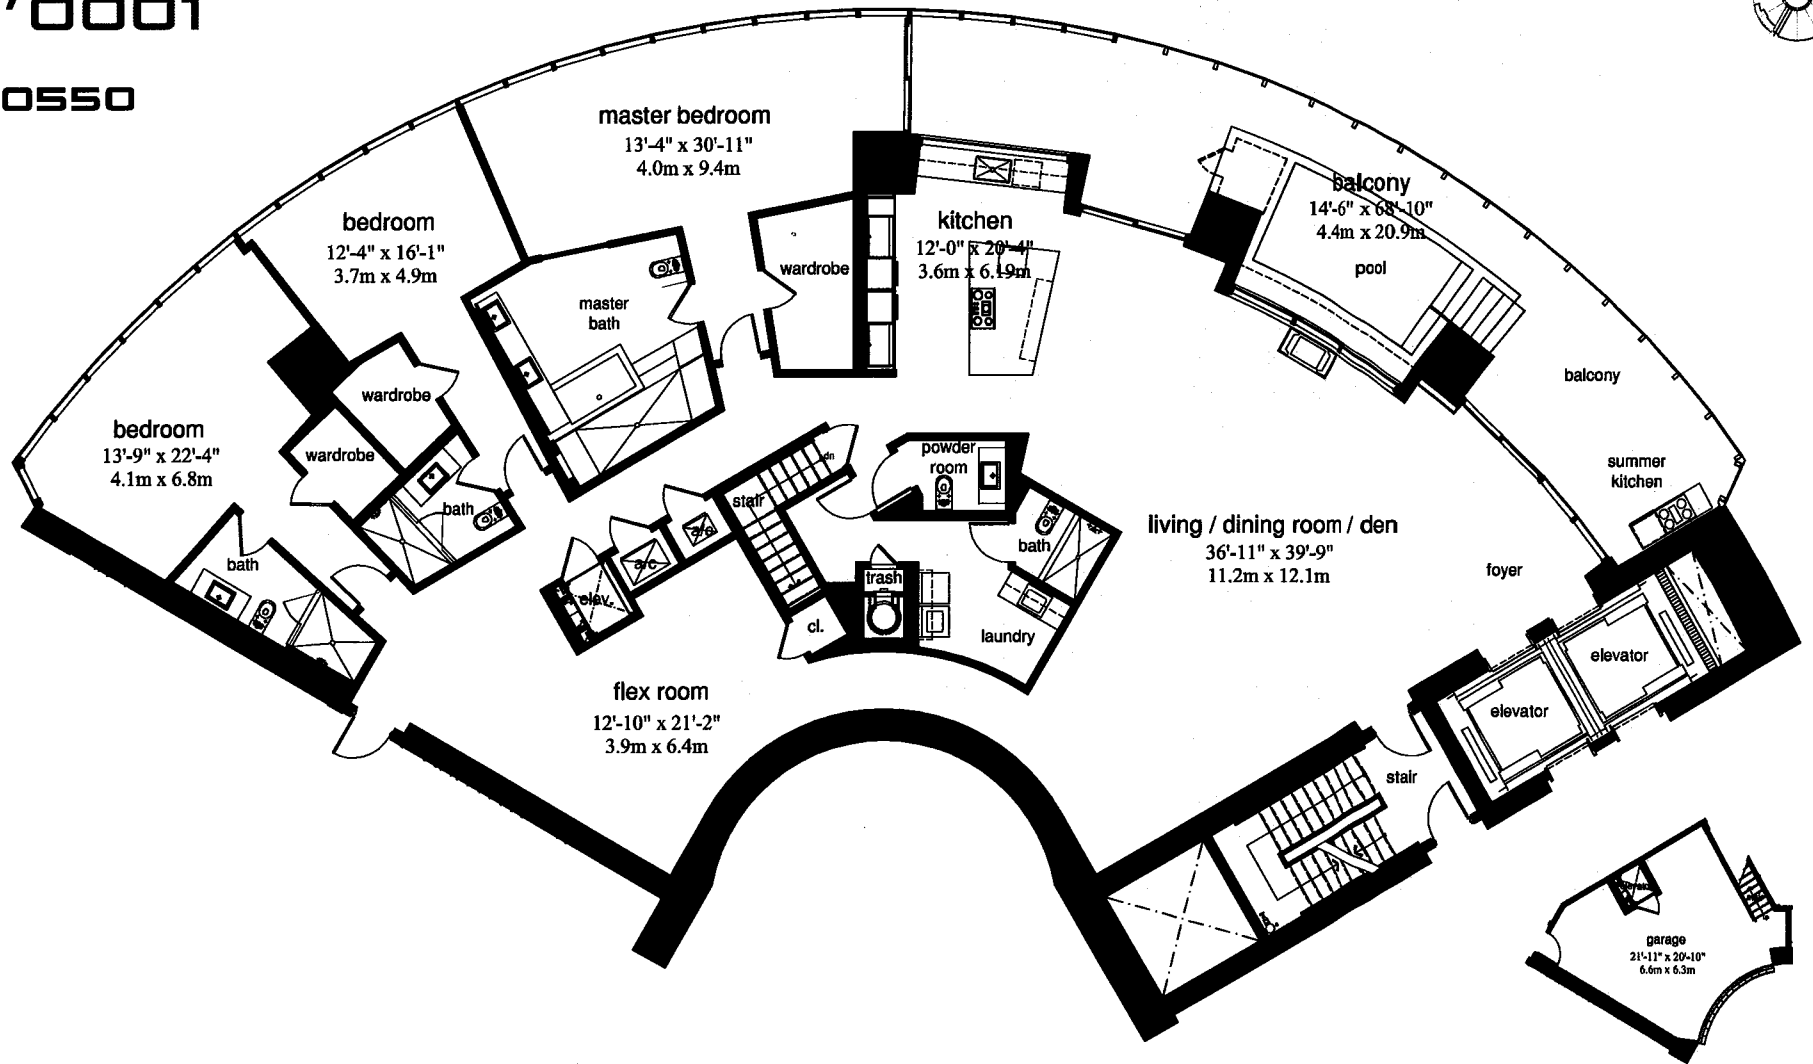

PORSCHE DESIGN TOWER MIAMI P'0001

P'0550

Area	SQ FT	M²
Interior	4,513	419.2
Balcony	851	77.2
Garage	569	52.8
Total	5,913	549.2