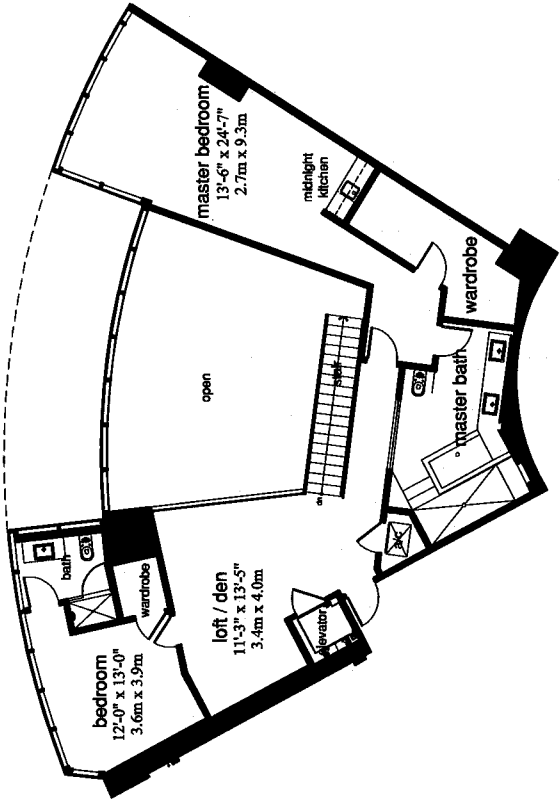

PORSCHE DESIGN TOWER MIAMI P'0001

P'0550

Area	SQ FT	M ²
Interior	4,513	419.2
Balcony	851	77.2
Garage	569	52.8
Total	5,913	549.2

These drawings are illustrative only and are for the convenience of reference. They should not be relied upon as final contract documents. Dimensions are approximate and are subject to change without notice. The dimensions shown on these drawings are for the finished unit and are not intended to be used for construction purposes. The dimensions shown on these drawings are for the finished unit and are not intended to be used for construction purposes. The dimensions shown on these drawings are for the finished unit and are not intended to be used for construction purposes.

**PORSCHE DESIGN
TOWER MIAMI
P'0001**

P'0395

Area	Lower (29th Fl.)	Upper (30th Fl.)	Total (59th Fl.)
Bedroom	12'-0" x 13'-0"	12'-0" x 13'-0"	24'-0" x 26'-0"
Bath	11'-3" x 13'-5"	11'-3" x 13'-5"	22'-6" x 27'-0"
Garage	21'-6" x 23'-7"	-	21'-6" x 23'-7"
Total	2,676	248.4	4,252

PORSCHE DESIGN
TOWER MIAMI
P'0001

P'0880 [LOWER]

Area	Lower [SQ FT M ²]	Upper [SQ FT M ²]	Total [SQ FT M ²]
Interior	5,384 514.3	3,300 308.5	8,684 820.9
Balcony	831 77.2	831 77.2	1,662 154.4
Garage	1,128 104.8		1,128 104.8
Total	5,343 496.3	4,131 383.7	9,474 880.1