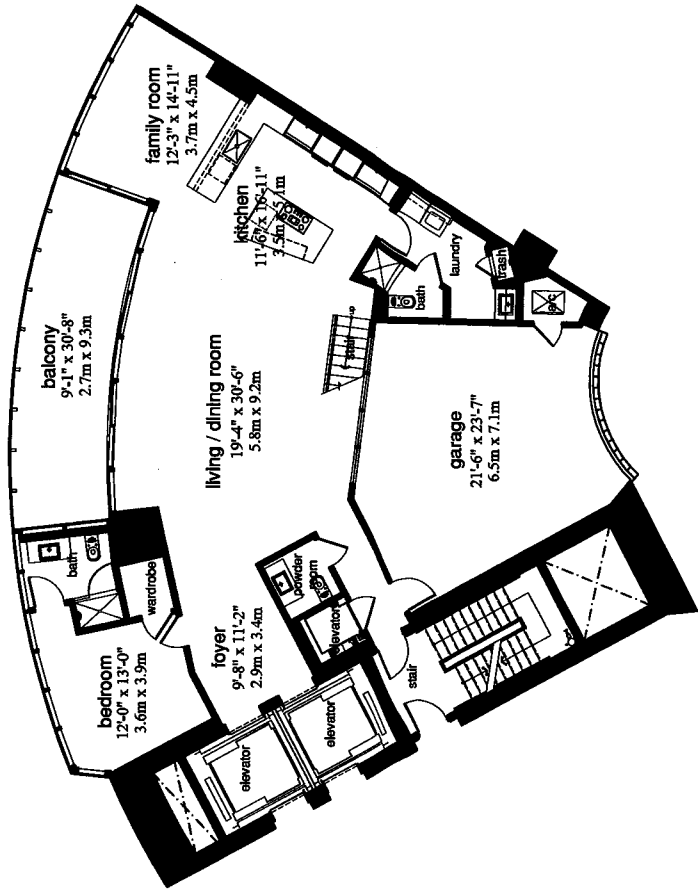

PORSCHE DESIGN TOWER MIAMI P'0001

P'0550

Area	SQ FT	M ²
Interior	4,513	419.2
Balcony	851	77.2
Garage	569	52.8
Total	5,913	549.2

These drawings are illustrative only and are for the convenience of reference. They should not be relied upon as final contract documents. Dimensions are approximate and are subject to change without notice. The dimensions shown on these drawings are for the finished unit and are not intended to be used for construction purposes. The dimensions shown on these drawings are for the finished unit and are not intended to be used for construction purposes. The dimensions shown on these drawings are for the finished unit and are not intended to be used for construction purposes.

**PORSCHE DESIGN
TOWER MIAMI
P'0001**

P'0395

Area	Lower (29th Fl.)	Upper (30th Fl.)	Total (59th Fl.)
Bedroom	12'-0" x 13'-0"	12'-0" x 13'-0"	24'-0" x 26'-0"
Bath	11'-3" x 13'-5"	11'-3" x 13'-5"	22'-6" x 27'-0"
Garage	21'-6" x 23'-7"	-	21'-6" x 23'-7"
Total	2,676	248.4	4,252

PORSCHE DESIGN
TOWER MIAMI
P'0001

P'0880 [LOWER]

Area	Lower [SQ FT M ²]	Upper [SQ FT M ²]	Total [SQ FT M ²]
Interior	5,384 514.3	3,300 308.5	8,684 820.9
Balcony	831 77.2	831 77.2	1,662 154.4
Garage	1,128 104.8		1,128 104.8
Total	5,343 496.3	4,131 383.7	9,474 880.1